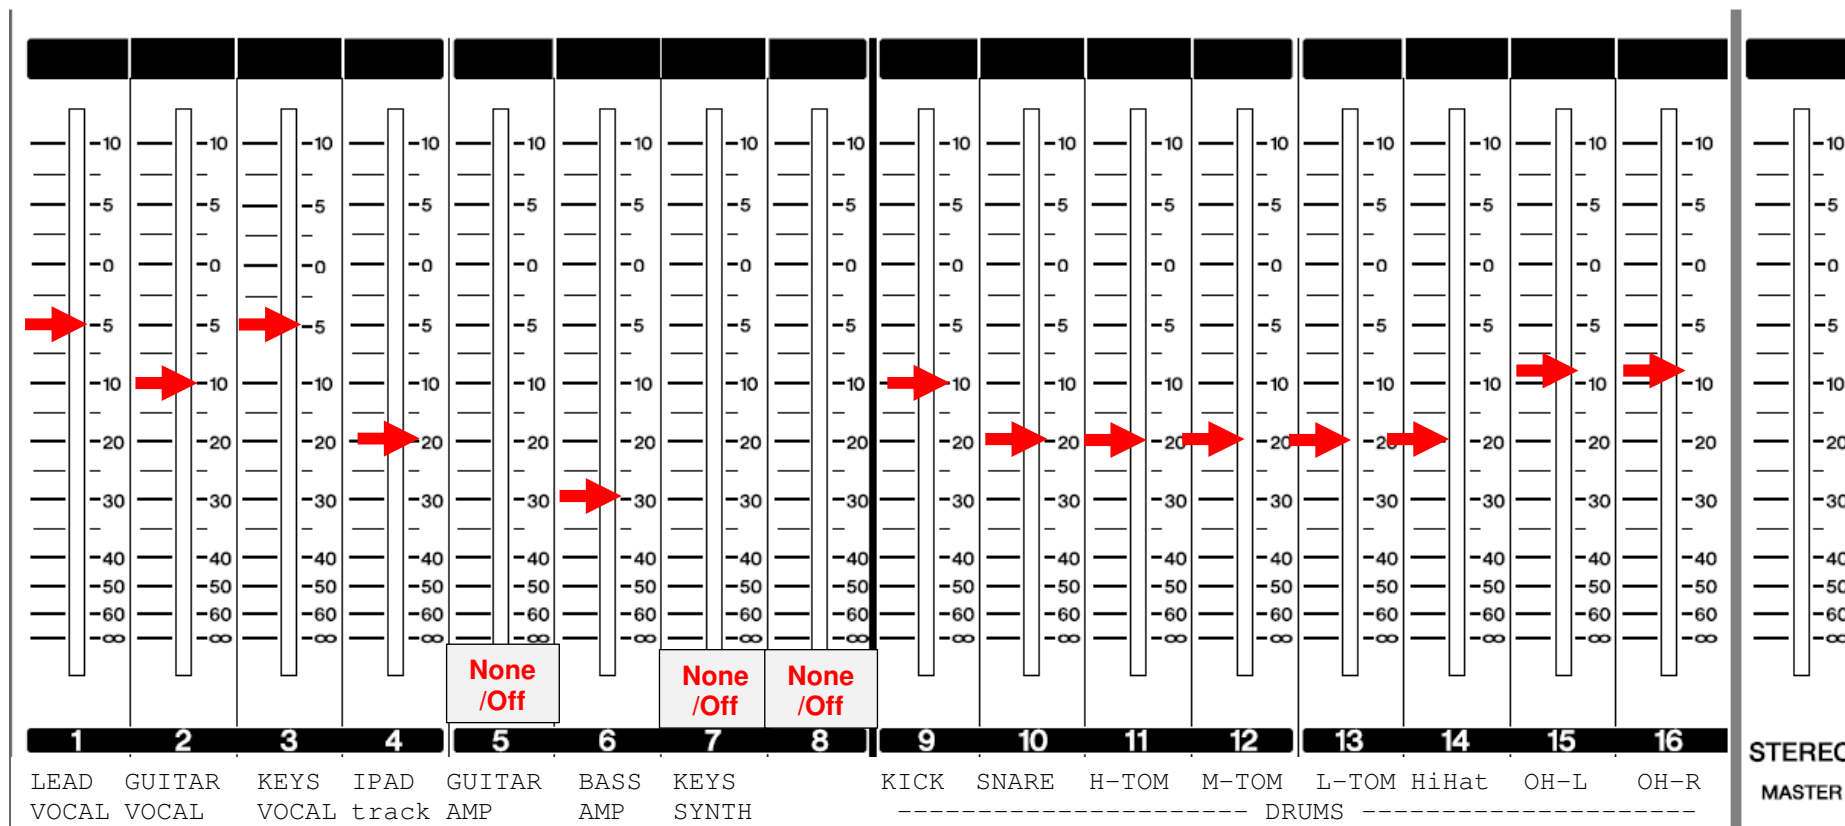

**Guide Monitor mix for: Lead Vocals**

### Guide Monitor mix for: **Guitar with vocals**

### Guide Monitor mix for: **Keys with vocals**