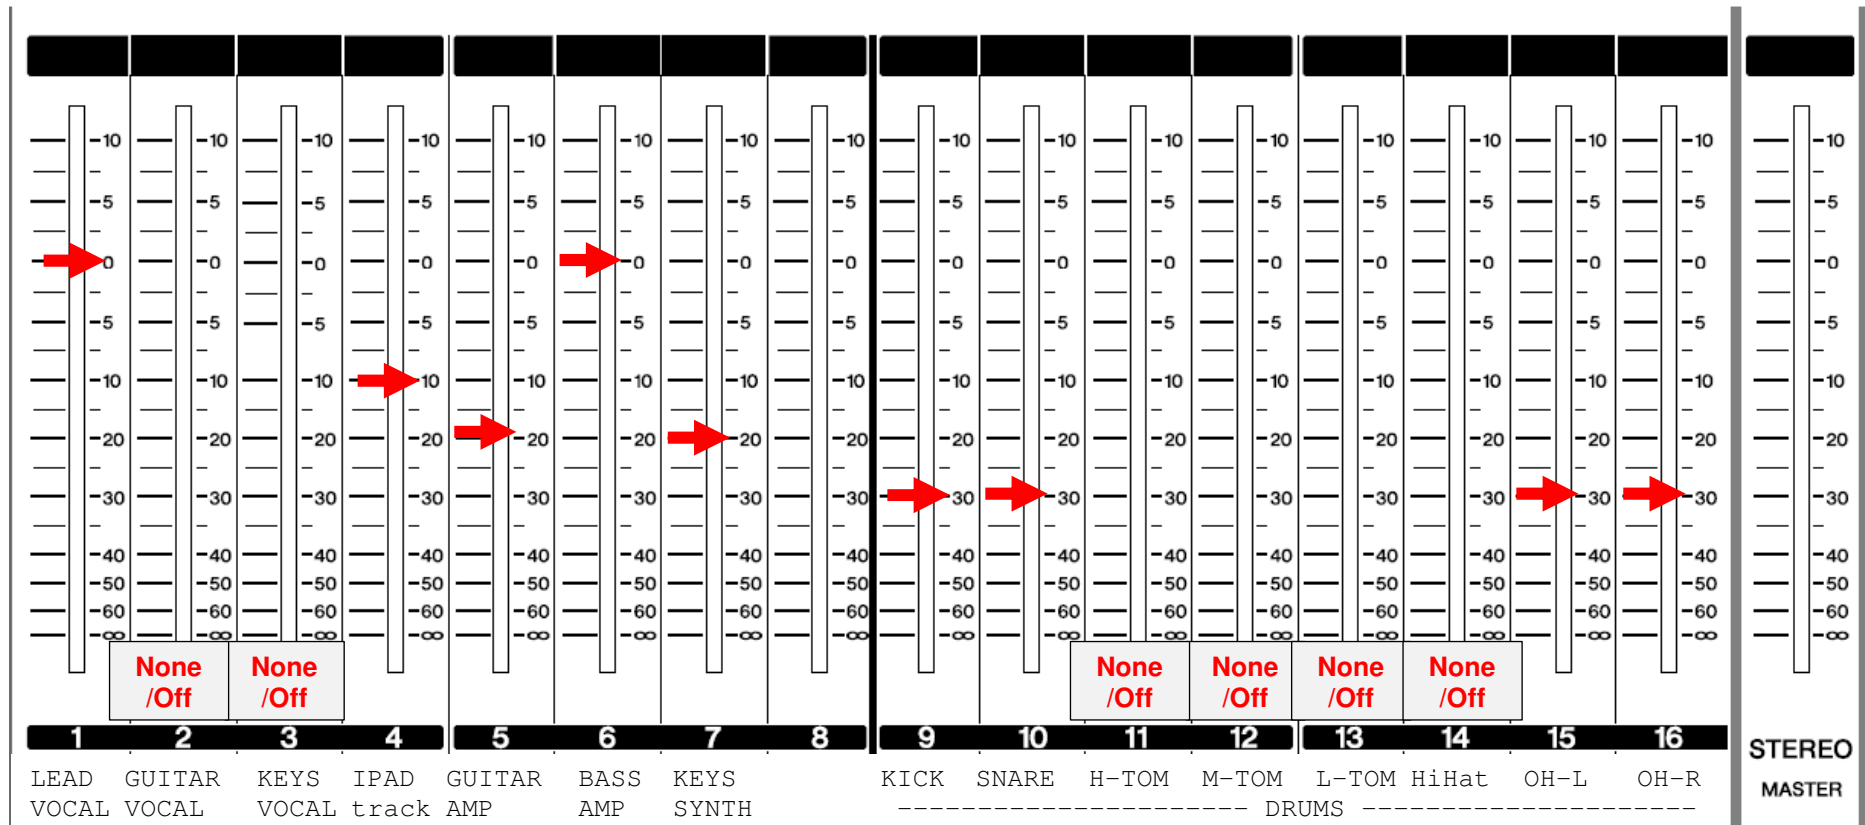

Guide Monitor mix for: **Bassist (no vocals)**