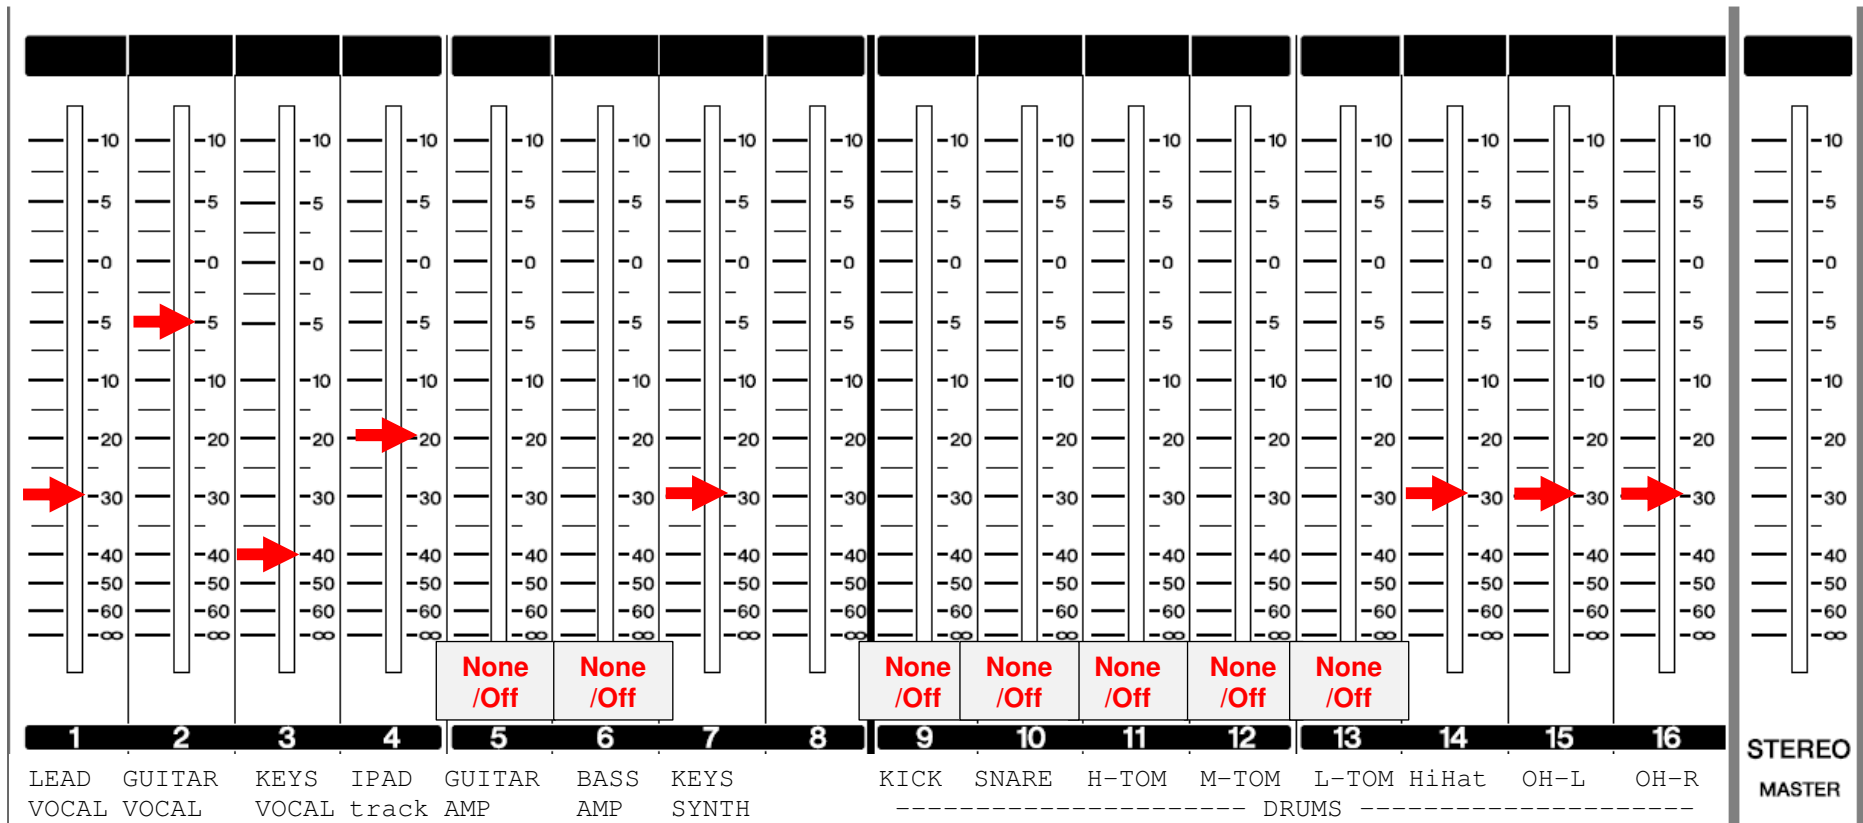

**Guide Monitor mix for: Lead Vocals**

### Guide Monitor mix for: **Guitar with vocals**

### Guide Monitor mix for: **Keys with vocals**